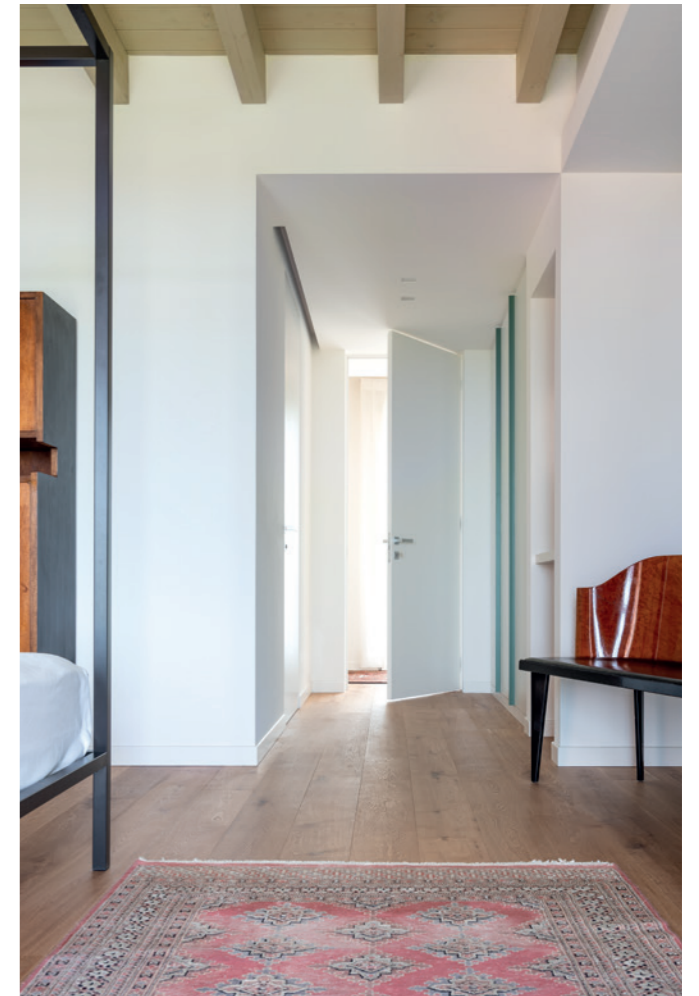

01

VILLA
COLLIVO

PROJECT

A luxury vacation rental on the east shore of Lake Garda, halfway between Milan and Venice

ARCHITECTS

Francesca Rapisarda, Roberto Facchinetti and Lorenzo Boscani

LOCATION

Lazise (Italy)

YEAR

2019

PRODUCTS

ECLISSE SYNTESIS LINE with glass door

ECLISSE SYNTESIS LINE BATTENTE