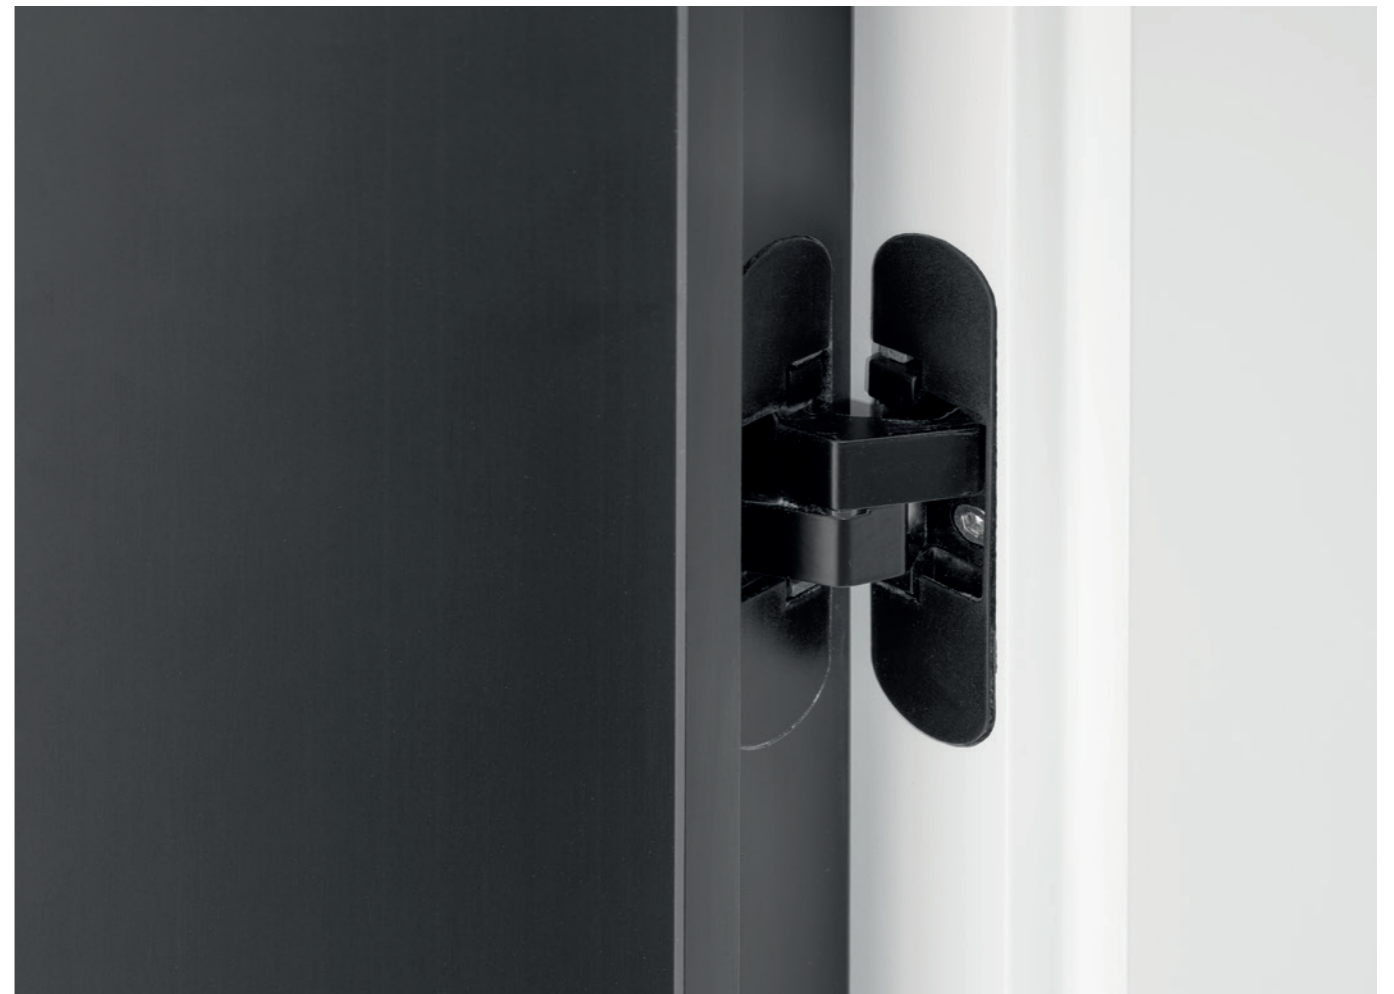

**YEAR**

2019

**PRODUCT**

ECLISSE 40 COLLECTION

*A prestigious showcase in the heart of the city of fashion and design, the ECLISSE showroom now exhibits the innovative ECLISSE 40 COLLECTION. Inspired by the past and yet forward-looking, the inclined profiles of this product convey a new concept of door frame, that empties the surface and highlights the door, playing on light and shadows for an incomparable scenic effect.*